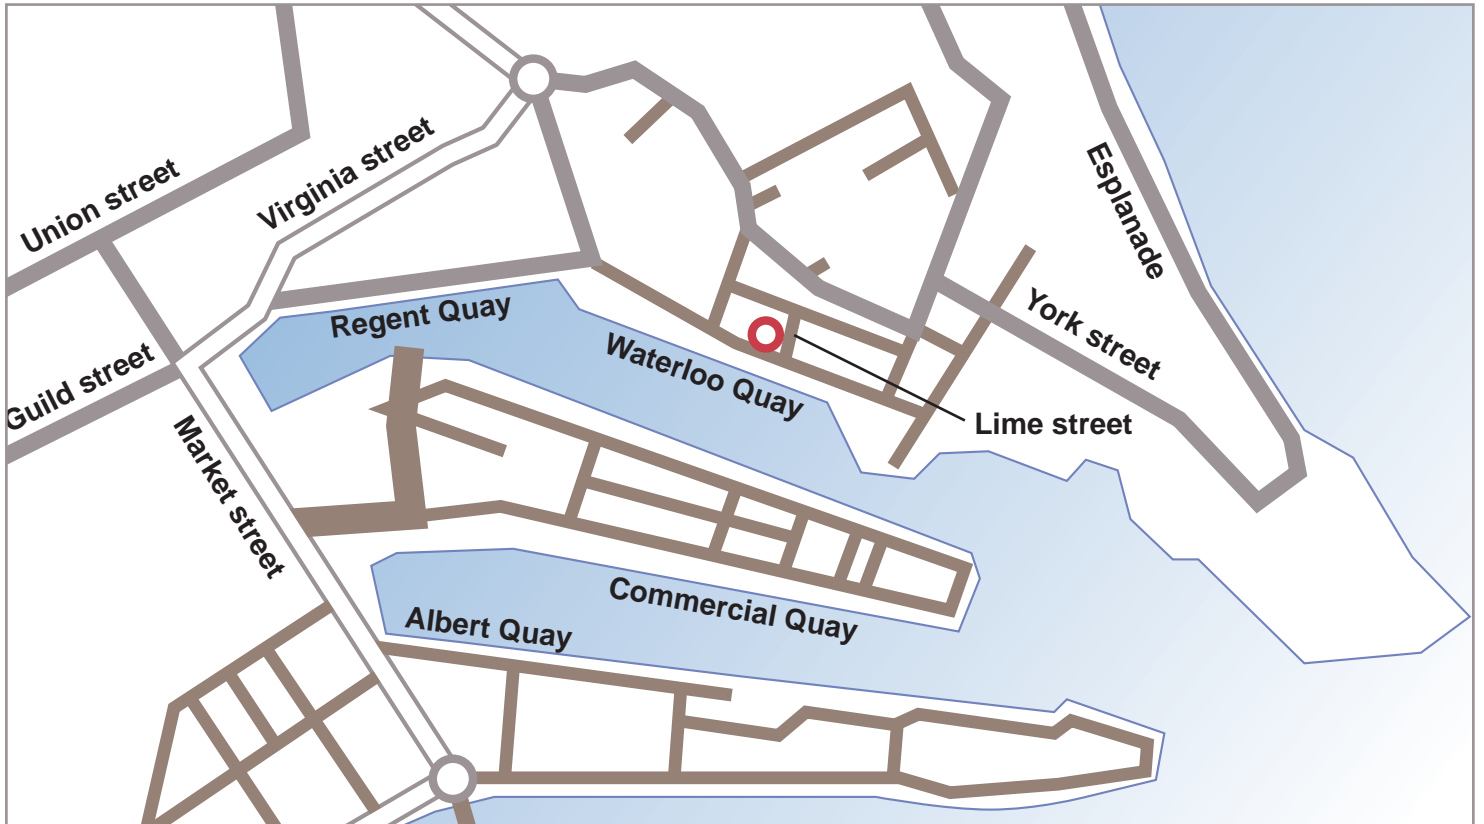

SBS

LOGISTICS

Head Office: **Aberdeen**

Address:

○ **SBS Logistics Ltd**
Nautilus House
35 Waterloo Quay
Aberdeen
AB11 5BS

T: 01224 288100